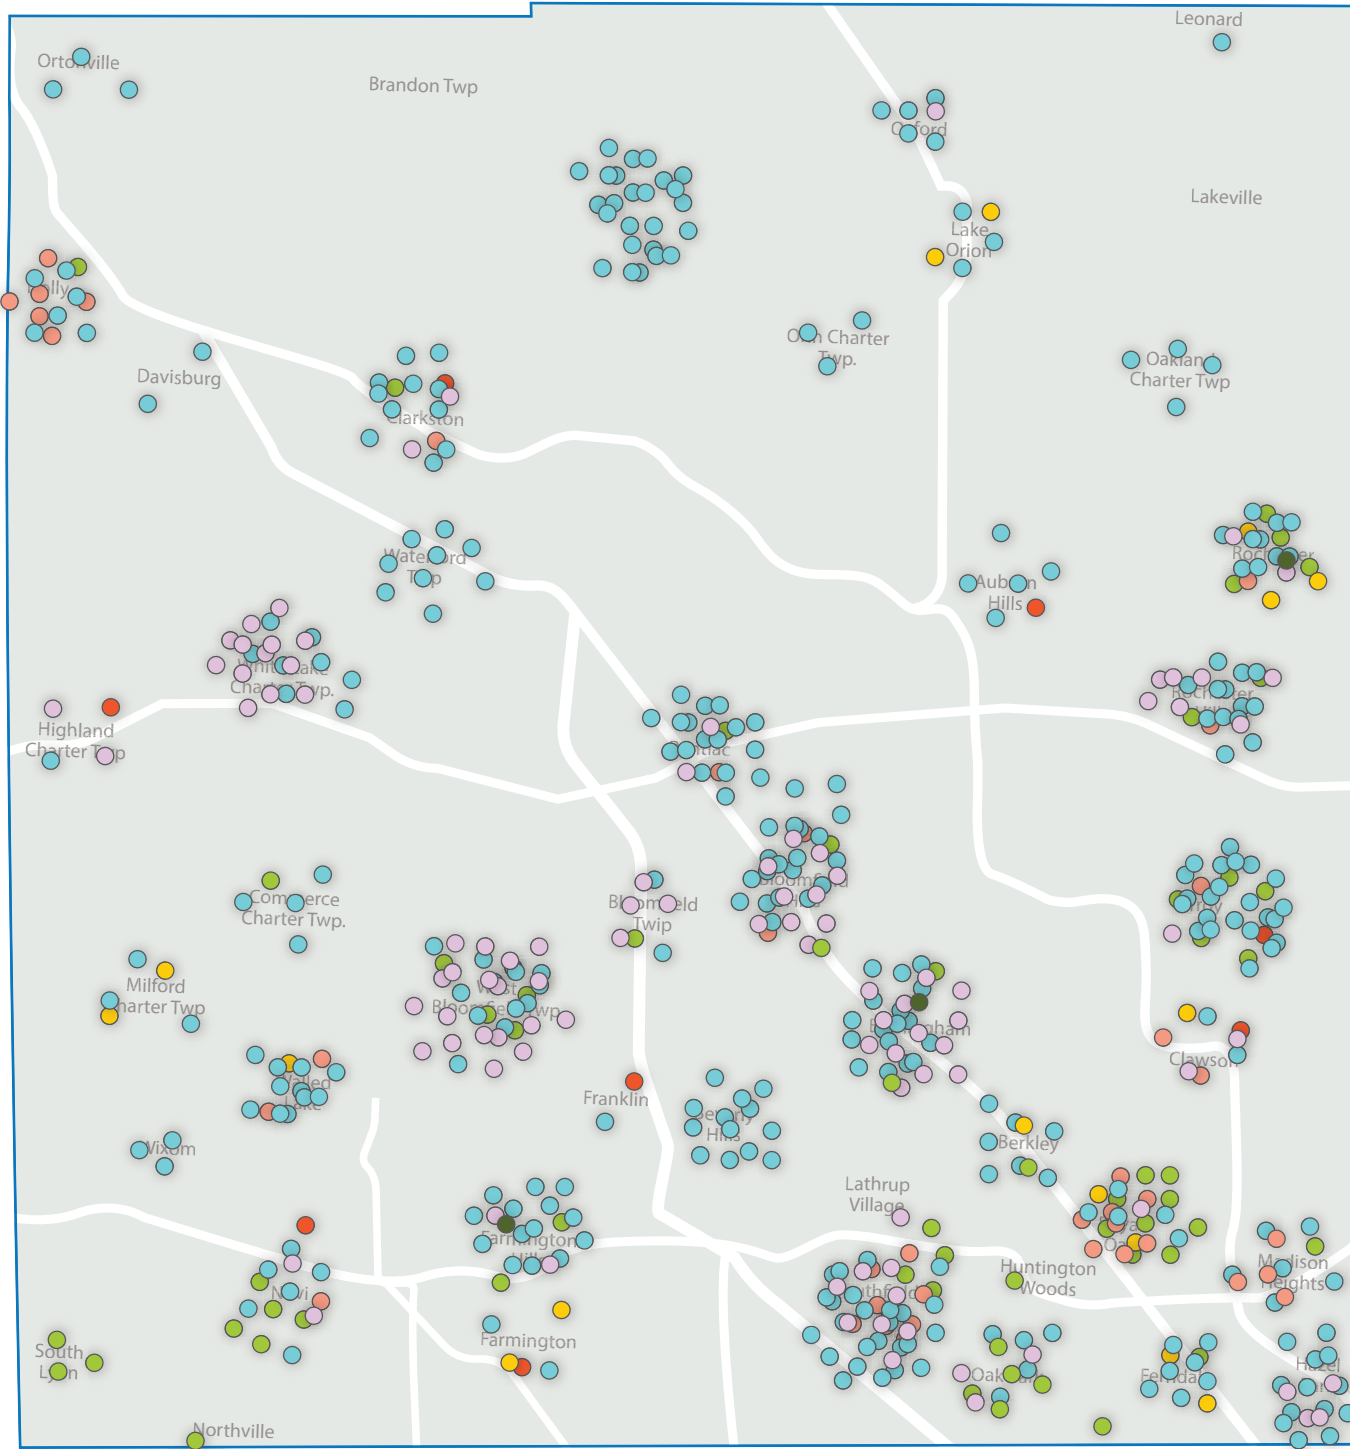

DETROIT INSTITUTE OF ARTS in Oakland County

Play EYE SPY!

Can you spy it?
Use the clues below.

Clue #1
It's held in the hands
Of a boy from an earlier time
It's round and covered with
flowers

**General admission is FREE every day for residents
of Wayne, Oakland and Macomb counties.**

LEARN MORE at DIA.ORG

Detroit Institute of Arts

@diadetroit

@diadetroit

@diadetroit

MUSEUM HOURS

Tuesday - Thursday: 9 a.m.-4 p.m. Friday: 9 a.m.-10 p.m.
Saturday - Sunday: 10 a.m.-5 p.m. Monday: Closed

DIA Away: Think Like an Artist

DIA Away is a fully furnished, vibrantly designed 53' double-expandable trailer. This mobile creativity experience traveled to schools and community events, welcoming over **11,000** visitors at **Arts, Beats and Eats**, **the Holly Dickens Festival**, **Novi Spring Palooza**, **Taste of Clarkston** and more.

Senior Programs

Senior groups from Oakland county made **59** visits to the DIA's Thursdays at the Museum program last year, with more than **1,800** visitors aged 55 and over participating in tours, art-making, films, and more with complimentary reception and group transportation provided.