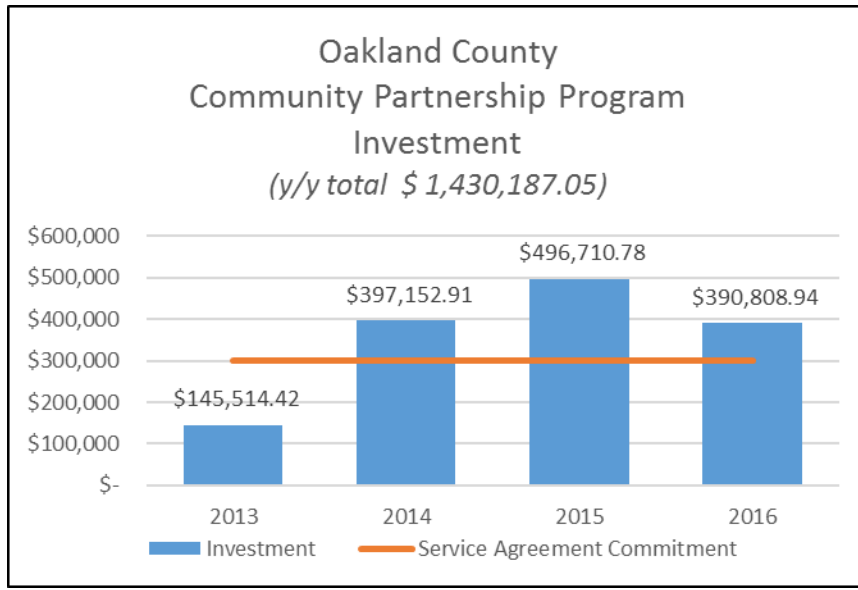

Community Collaborations with Local Arts Organizations and Cities, Townships and Villages

DIA Away

In 2016, the DIA Away: Think Like an Artist traveled throughout Oakland County, providing a creative experience to more than 16,000 residents in the following communities: