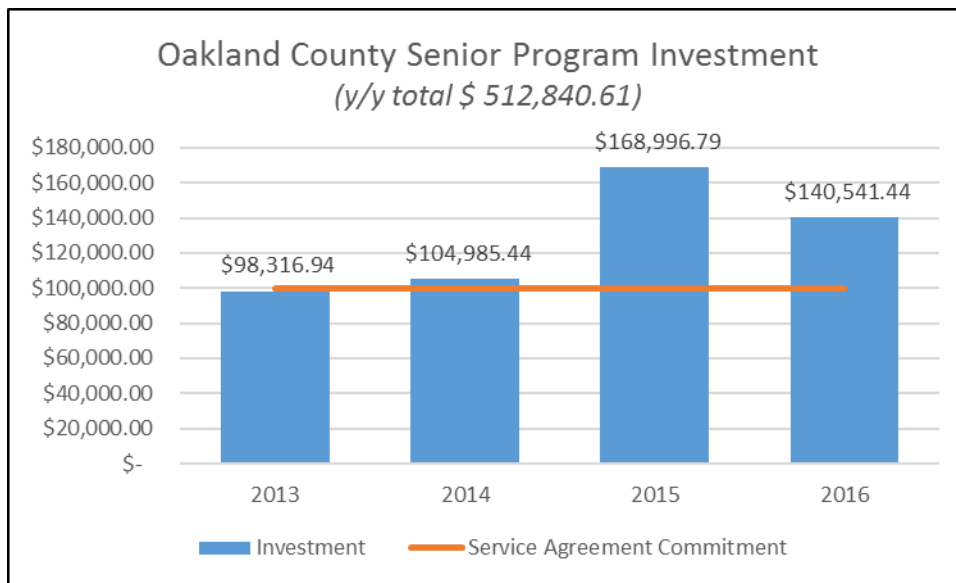

- January—Clarkston art teachers: curriculum resource development
- January—West Maple & Pierce Elementary schools (Birmingham): *30 Americans* exhibit & courageous conversations
- January—Thompson K-8 (Southfield): Visual Thinking Strategies (VTS) coaching
  - March—Oakland University preservice teachers: social studies connections
  - May—Center for Advanced Studies and the Arts (CASA): VTS training (day 1)
    - June—CASA: VTS training (day 2)
    - August—Houghton Elementary (Waterford): museum overview
    - October—Birmingham art teachers & instructional coaches: VTS (day 1)
- November-- Oakland University preservice teachers: social studies connections
  - December—Clarkston art teachers: curriculum resource development
  - December—Birmingham art teachers & instructional coaches: VTS (day 2)

Senior Program

In 2016, the DIA implemented a new senior program, Senior Thursdays, providing tri-county seniors with a different museum experience each Thursday of the month. Offerings included gallery tours, art-making sessions, lectures and films shown in the Detroit Film Theatre. While the DIA’s previous senior program allowed organized groups to participate, the new Senior Thursday program allows for individuals to attend as well.

Seniors were offered lectures by DIA curators: Yao-Fen You on “Dining at the DIA, 18th-Century Style,” Valerie Mercer on “The Vicissitudes of African American Artists’ Depictions of Dance between 1800 and 1960,” Dr. Nii Quarcoopome