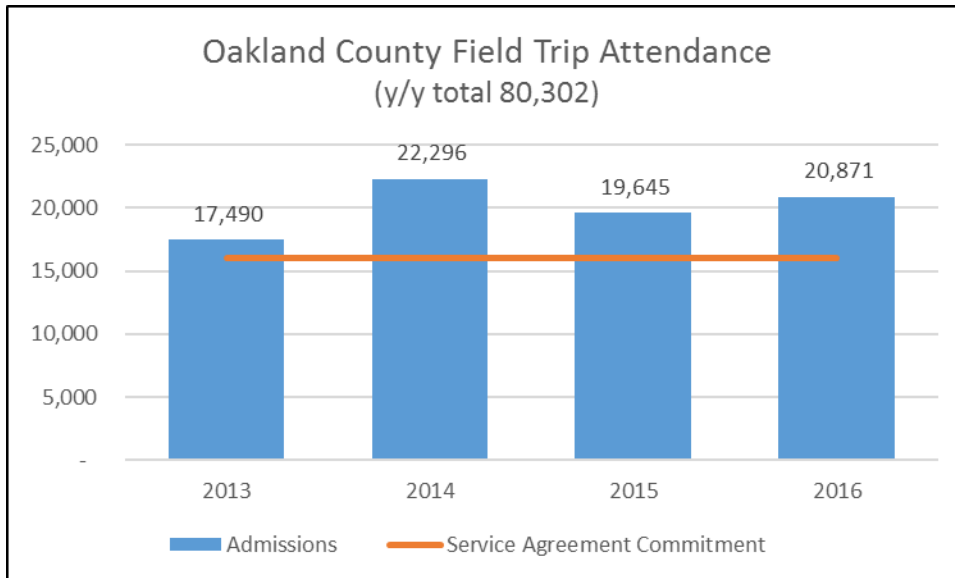

Art Discovery Program

United Oaks Elementary in Hazel Park participated in the Art Discovery Program in 2016. All fourth- and fifth-graders came to the DIA for five visits that included guided exploration of the galleries and hands-on art making in the studio.