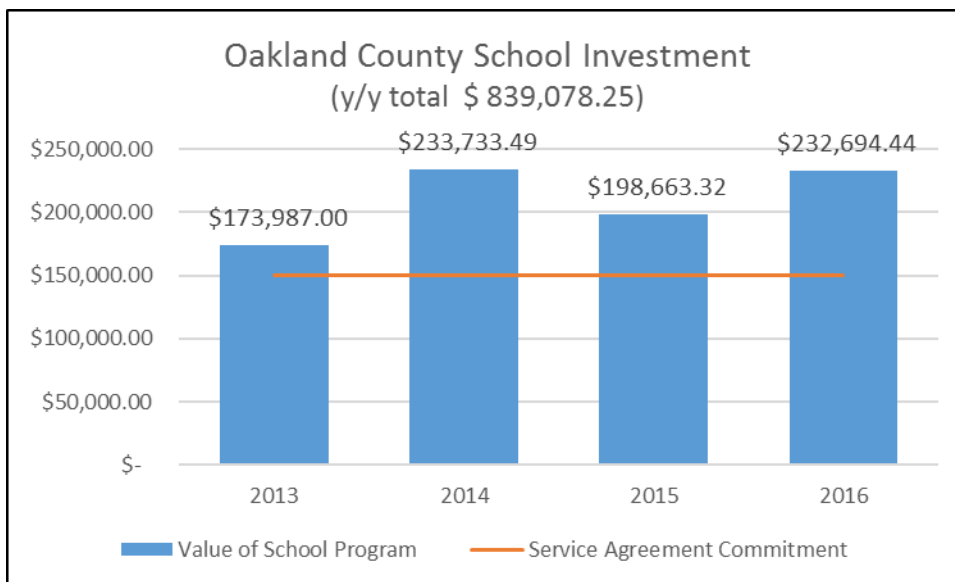

Art Discovery Program

United Oaks Elementary in Hazel Park participated in the Art Discovery Program in 2016. All fourth- and fifth-graders came to the DIA for five visits that included guided exploration of the galleries and hands-on art making in the studio.