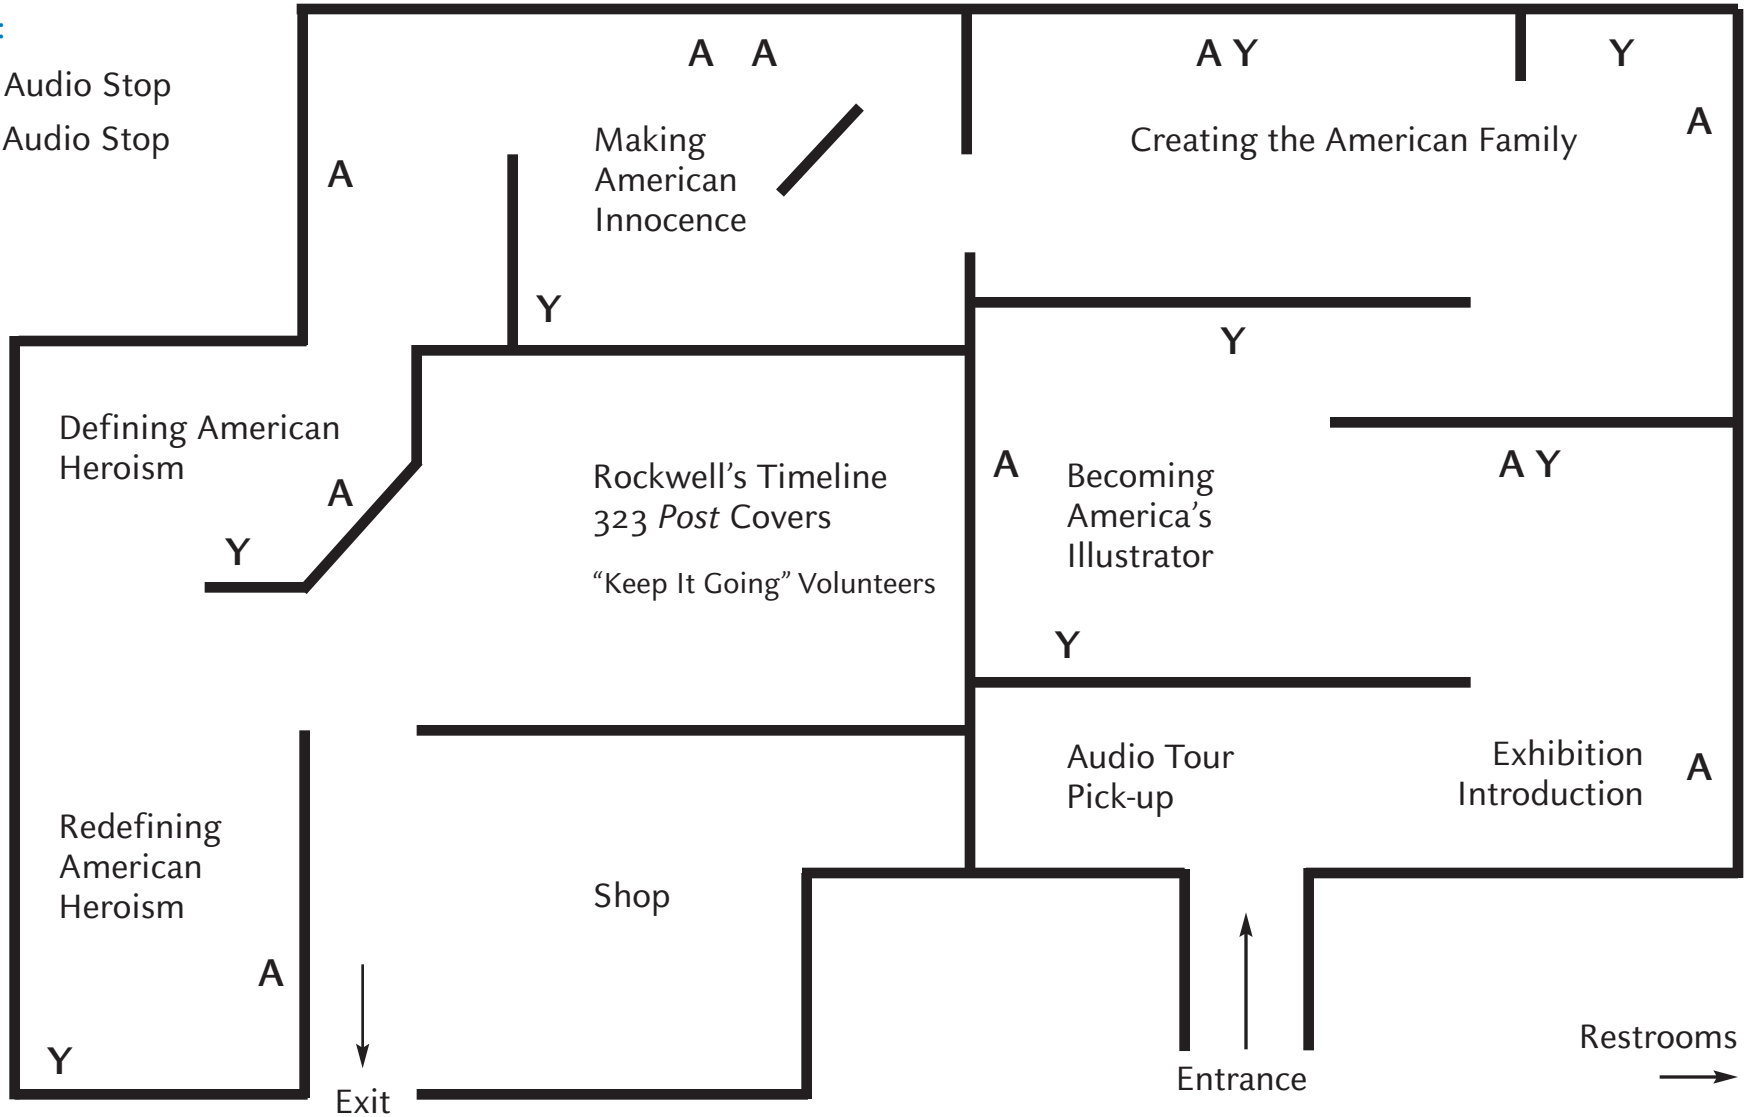

MAP KEY:

- Y Youth Audio Stop
- A Adult Audio Stop

Stairs
↓

Elevator
↓

Map of Exhibition and Audio Guide Stops
LEVEL 2