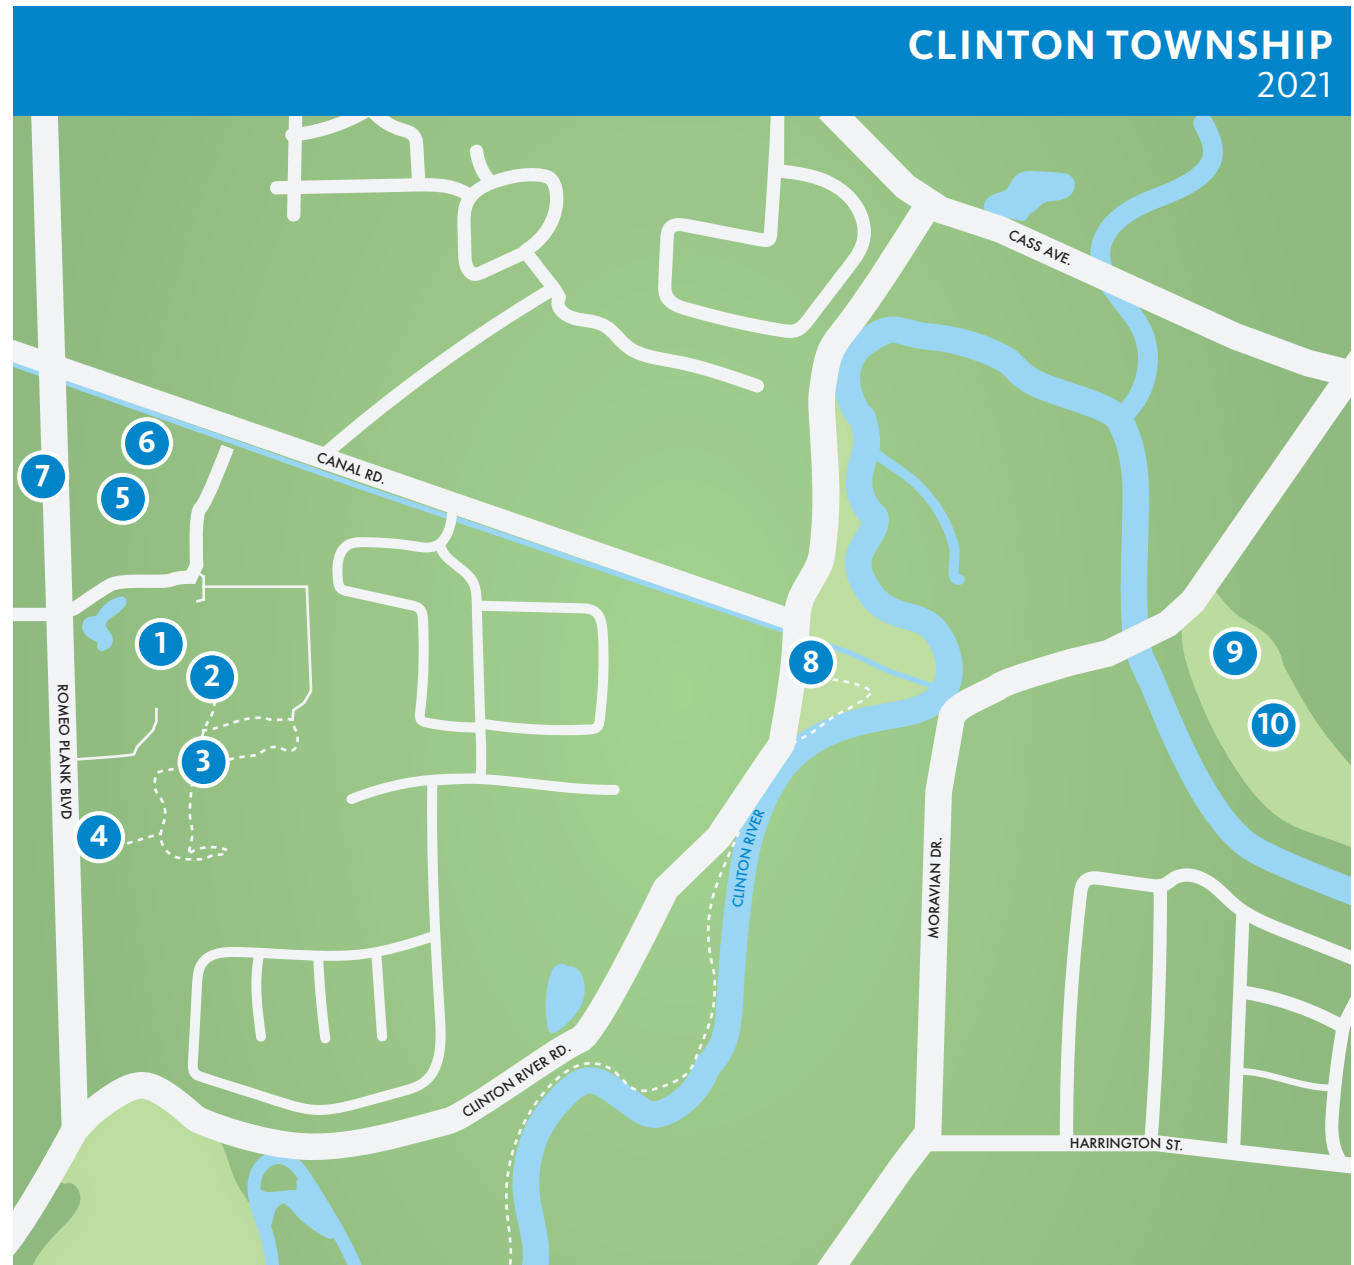

- 1 Township Hall**  
40700 Romeo Plank Rd  
*Moonlit Landscape with a Windmill*  
Aert van der Neer

- 2 Senior Center**  
40730 Romeo Plank Rd  
*Reeds and Cranes*, Suzuki Kiitsu

- 3 Dog Park**  
40700 Romeo Plank Rd  
*Chevy*, Edwin Henry Landseer

- 4 Baseball Concessions**  
40700 Romeo Plank Rd  
*Mushhushshu-dragon, Symbol of the God Marduk*  
Unknown Artist, Babylonian, Mesopotamian

- 5 Historic Village Museum**  
40700 Romeo Plank Rd  
*The Recitation*, Thomas Dewing

- 6 Library**  
40900 Romeo Plank Rd  
*Bookshop: Hebrew Books, Holy Day Books*  
Ben Shahn

- 7 Arboretum**  
*Spring*, Dwight William Tryon

- 8 Canal Park**  
20100 Clinton River Rd  
*Watson and the Shark*, John Singleton Copley

- 9 George George Memorial Park**  
40500 Moravian Dr  
*Leisure Hours*, John Everett Millais

- 10 George George Memorial Park**  
40500 Moravian Dr  
*Self Portrait*, Vincent van Gogh

Inside|Out brings reproductions of great treasures from the Detroit Institute of Arts into your community. Discover them all around town. Visit [dia.org/insideout](http://dia.org/insideout) for maps of other communities and information on upcoming programs.