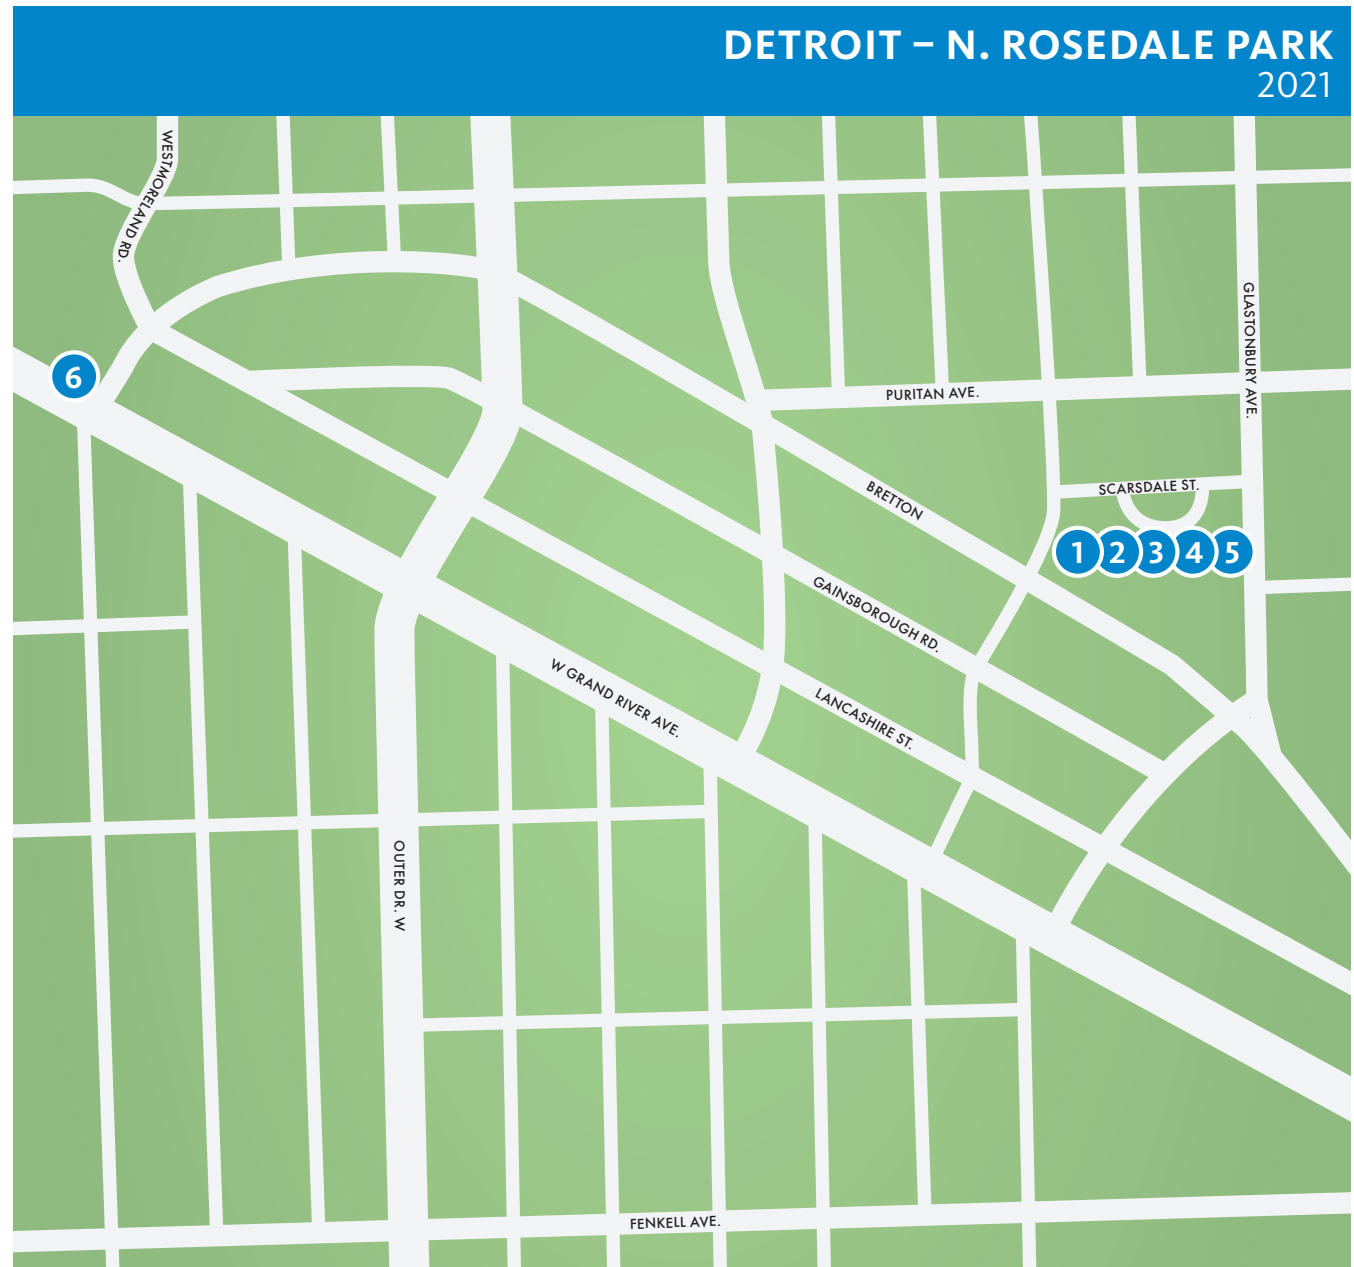

**1 N. Rosedale Park, Community House & Park**  
18445 Scarsdale  
*The Lily Pond*, Charles Harry Eaton

**2 N. Rosedale Park (Park)**  
18445 Scarsdale  
*Animals in Landscape*, Franz Marc

**3 N. Rosedale Park (Park)**  
18445 Scarsdale  
*Flowers in a Glass Vase*, Rachel Ruysch

**4 N. Rosedale Park (Park)**  
18445 Scarsdale  
*Noah's Ark: Genesis*, Charles McGee

**5 N. Rosedale Park (Park)**  
18445 Scarsdale  
*Portrait of the Collagist*, Benny Andrews

**6 Grandmont Rosedale – Development Corporation**  
19800 Grand River  
*Mother and Child*, Solomon Irein Wangboje

Inside|Out brings reproductions of great treasures from the Detroit Institute of Arts into your community. Discover them all around town. Visit [dia.org/insideout](http://dia.org/insideout) for maps of other communities and information on upcoming programs.