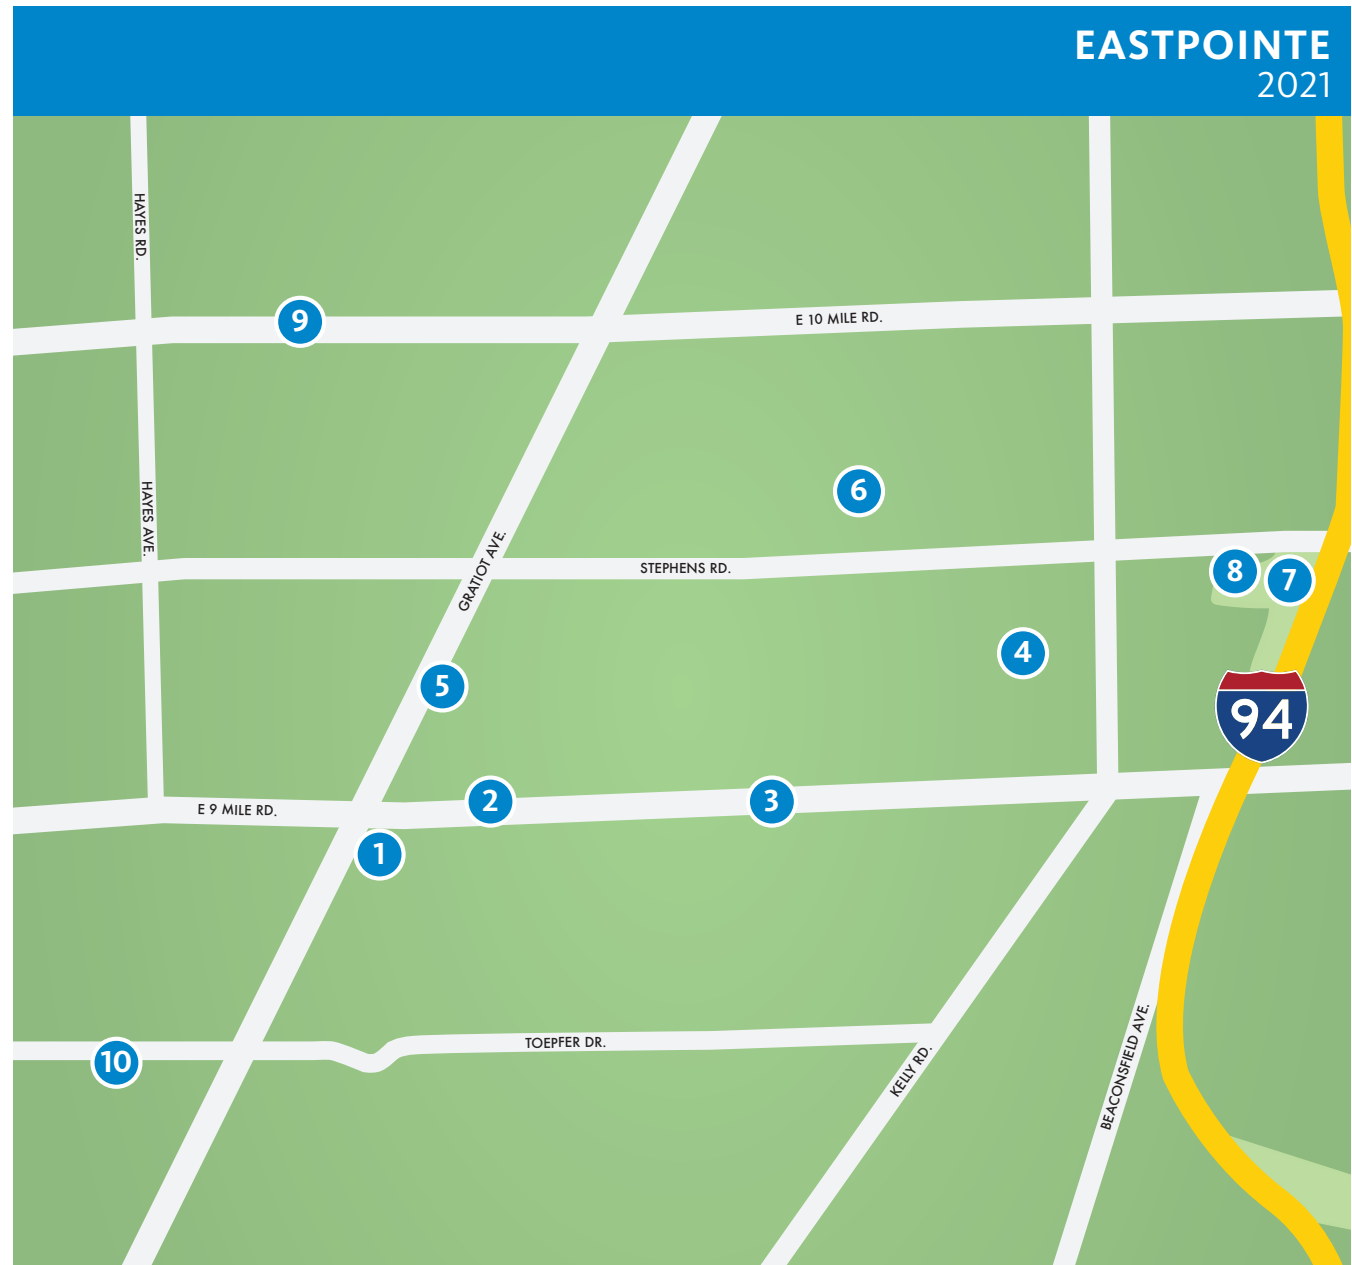

- 1 Eastpointe Memorial Library**
15875 Oak Ave
Savoy Ballroom, Reginald Marsh

- 2 Fire Department**
16370 E 9 Mile Rd
Fire in a Haystack
Jules Adolphe Aime Louis Breton

- 3 East Detroit Bakery**
17530 E 9 Mile Rd
Noah's Ark: Genesis, Charles McGee

- 4 Roxana Park**
Staunch Friends, William Frederick Yeames

- 5 City Hall**
23200 Gratiot Ave
Berenice Reproaching Ptolemy
Jean-Joseph Taillasson

- 6 John F Kennedy Park**
Animals in a Landscape, Franz Marc

- 7 Spindler Park**
19400 Stephens
A Day in June, George Wesley Bellows

- 8 Spindler Park Hill**
19400 Stephens
John Montresor, John Singleton Copley

- 9 Memorial Park – Dog Park**
25000 Flower Ave
The Wilkinson Family, Francis Wheatley

- 10 Goetz Park**
Mother and Child, Solomon Irain Wangboje

Inside|Out brings reproductions of great treasures from the Detroit Institute of Arts into your community. Discover them all around town. Visit dia.org/insideout for maps of other communities and information on upcoming programs.