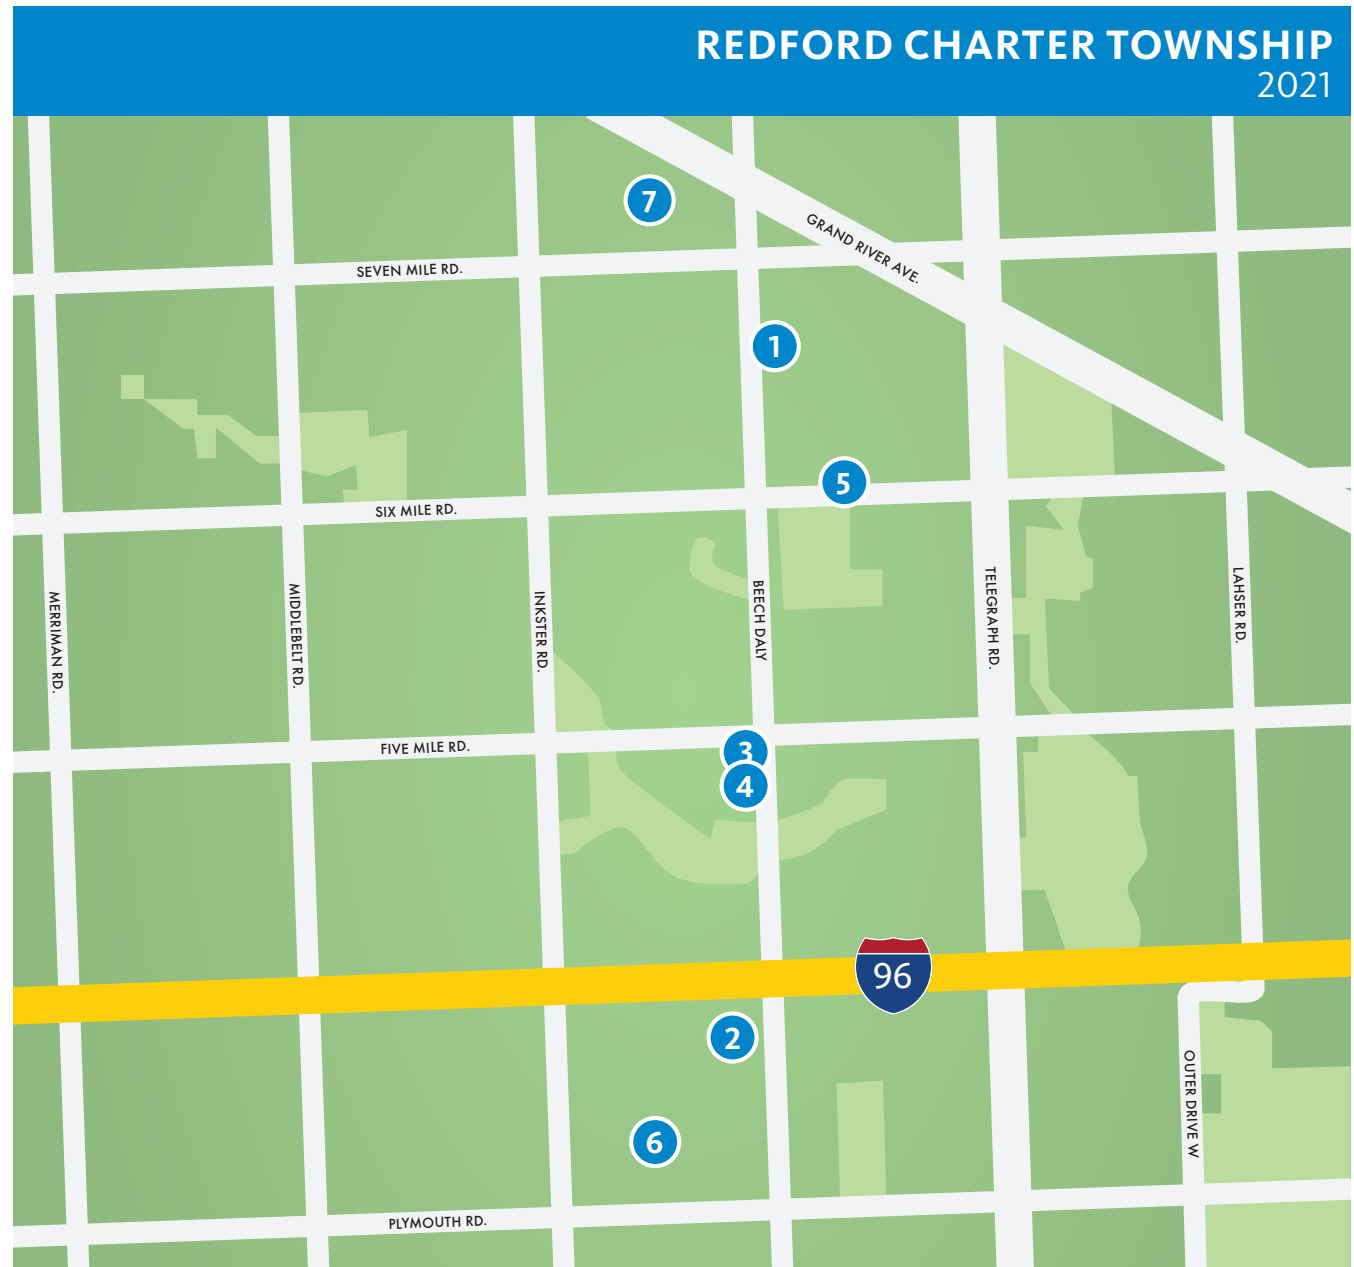

- 1 Claude Allison Park**
18250 Beech Daly
Dancers in the Green Room, Edgar Degas

- 2 Redford Historical Museum**
12895 Berwyn
Ford Rouge Plant (From Dix Rd. Bridge) Russ Marshall

- 3 Redford Township Hall**
15145 Beech Daly
Untitled, Al Loving

- 4 Redford Township Marquee – In town hall complex**
15145 Beech Daly
View of Le Crotoy from Upstream George Seurat

- 5 Redford District Library**
25320 W. Six Mile Rd
Bookshop: Hebrew Books, Holy Day Books Ben Shahn

- 6 Handy Park**
12121 Hemingway
Young Girl Sleeping, Eberhart Keilhau

- 7 Kraft Park**
19310 Lexington
Konigsee, Willibald Wex

Inside|Out brings reproductions of great treasures from the Detroit Institute of Arts into your community. Discover them all around town. Visit dia.org/insideout for maps of other communities and information on upcoming programs.