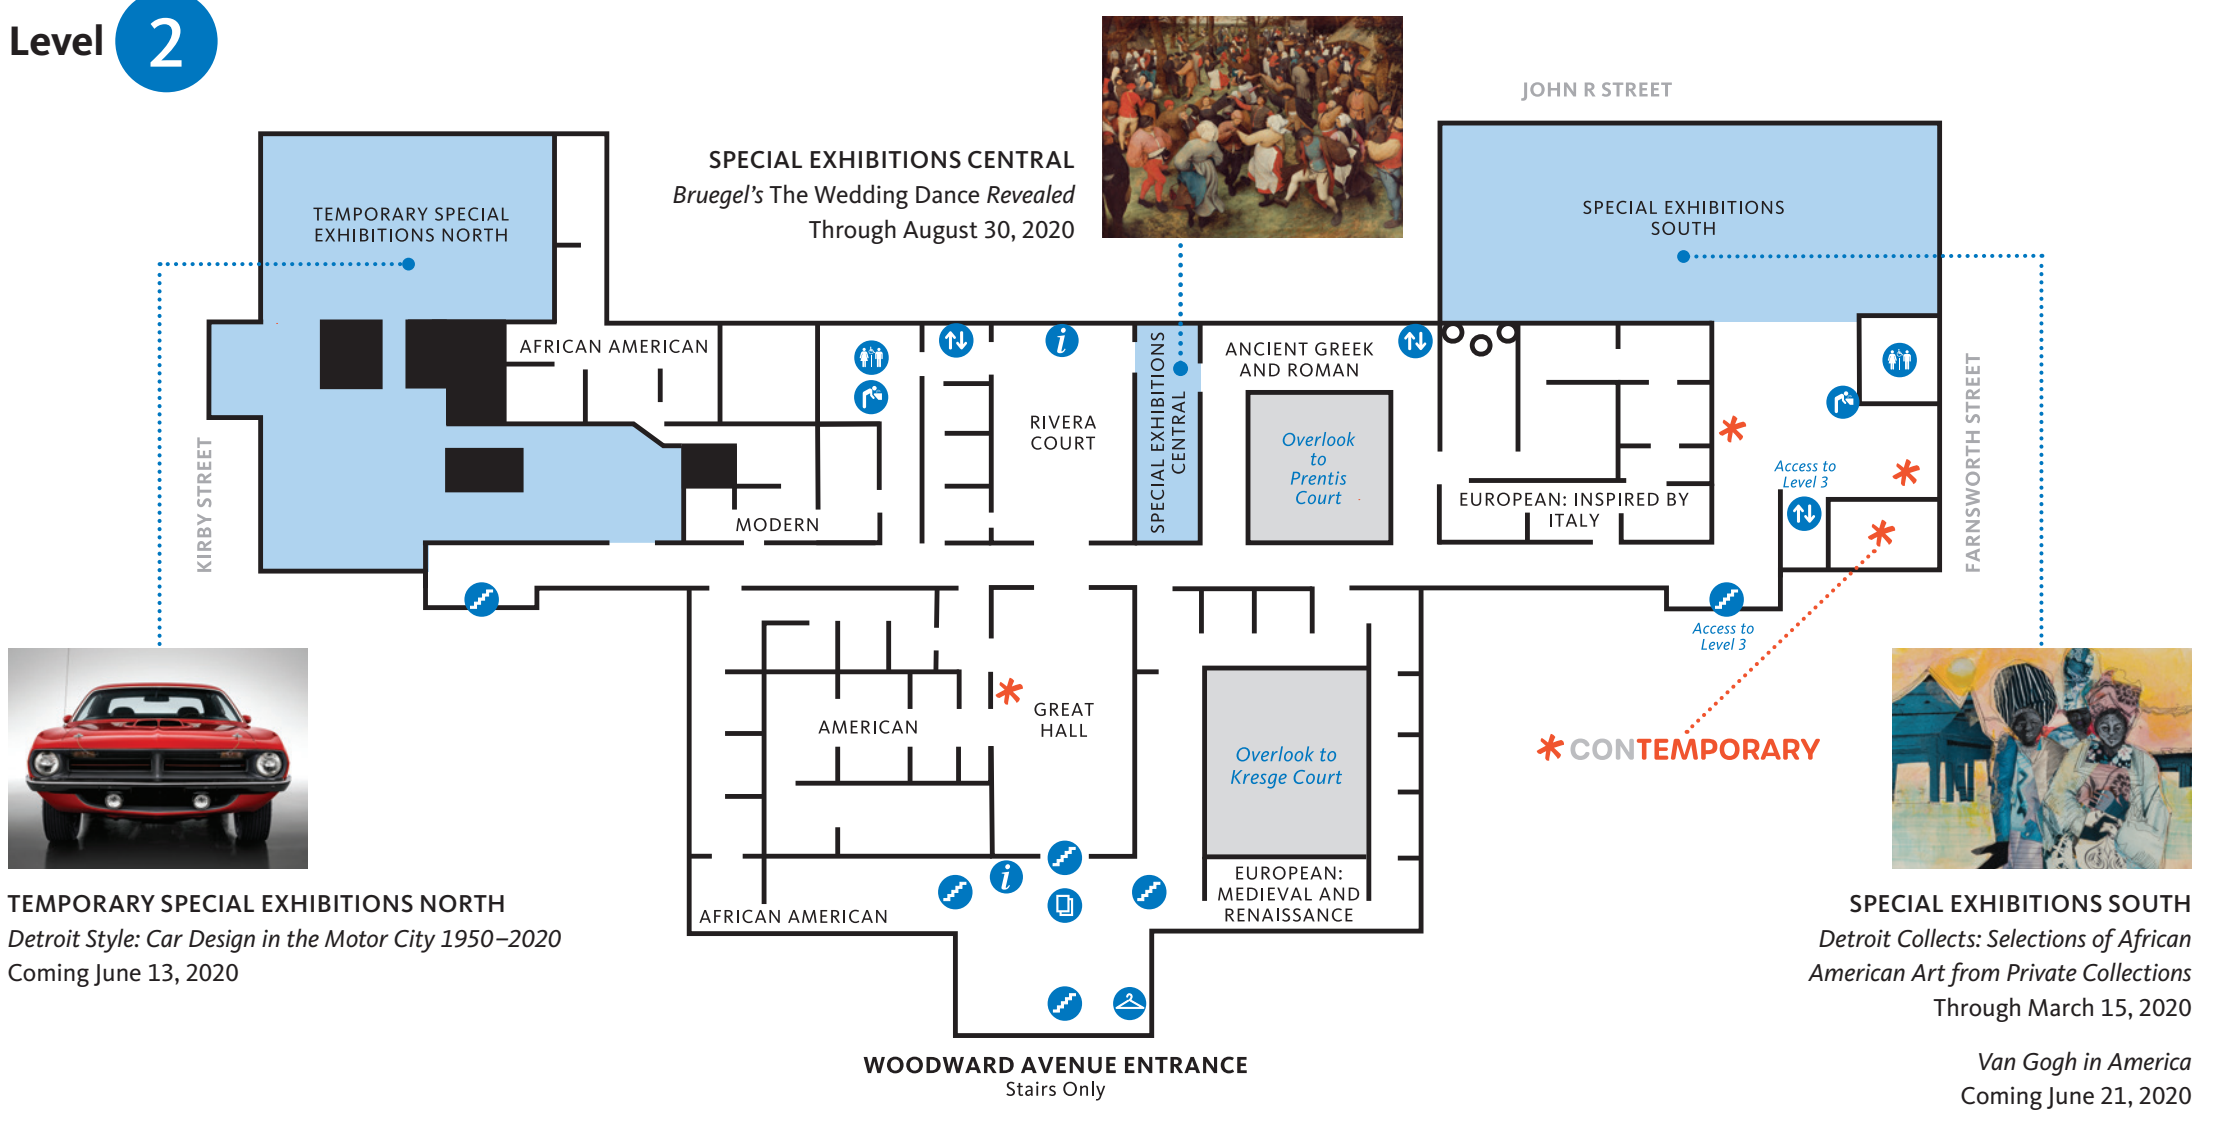

Level 1

JOHN R STREET PARKING LOT

Level 2

- Restrooms
- Single-Occupant Restroom
- Elevators
- Stairs
- Food
- Drinking Fountain
- Coat Check
- Information
- Assistive Listening
- ATM
- Mother's Room
- Wheelchair Accessible Entrance
- Tickets and Admission

HELP US KEEP THE ART SAFE

Please leave backpacks and umbrellas in complimentary lockers or coat check.

Food and beverages are not permitted in the museum but refreshments are available in Café DIA and Kresge Court.

Photography encouraged, but please no flash.

Please stay two giant steps away from the artwork to keep it safe. It is fragile and cannot be replaced.

Level 3