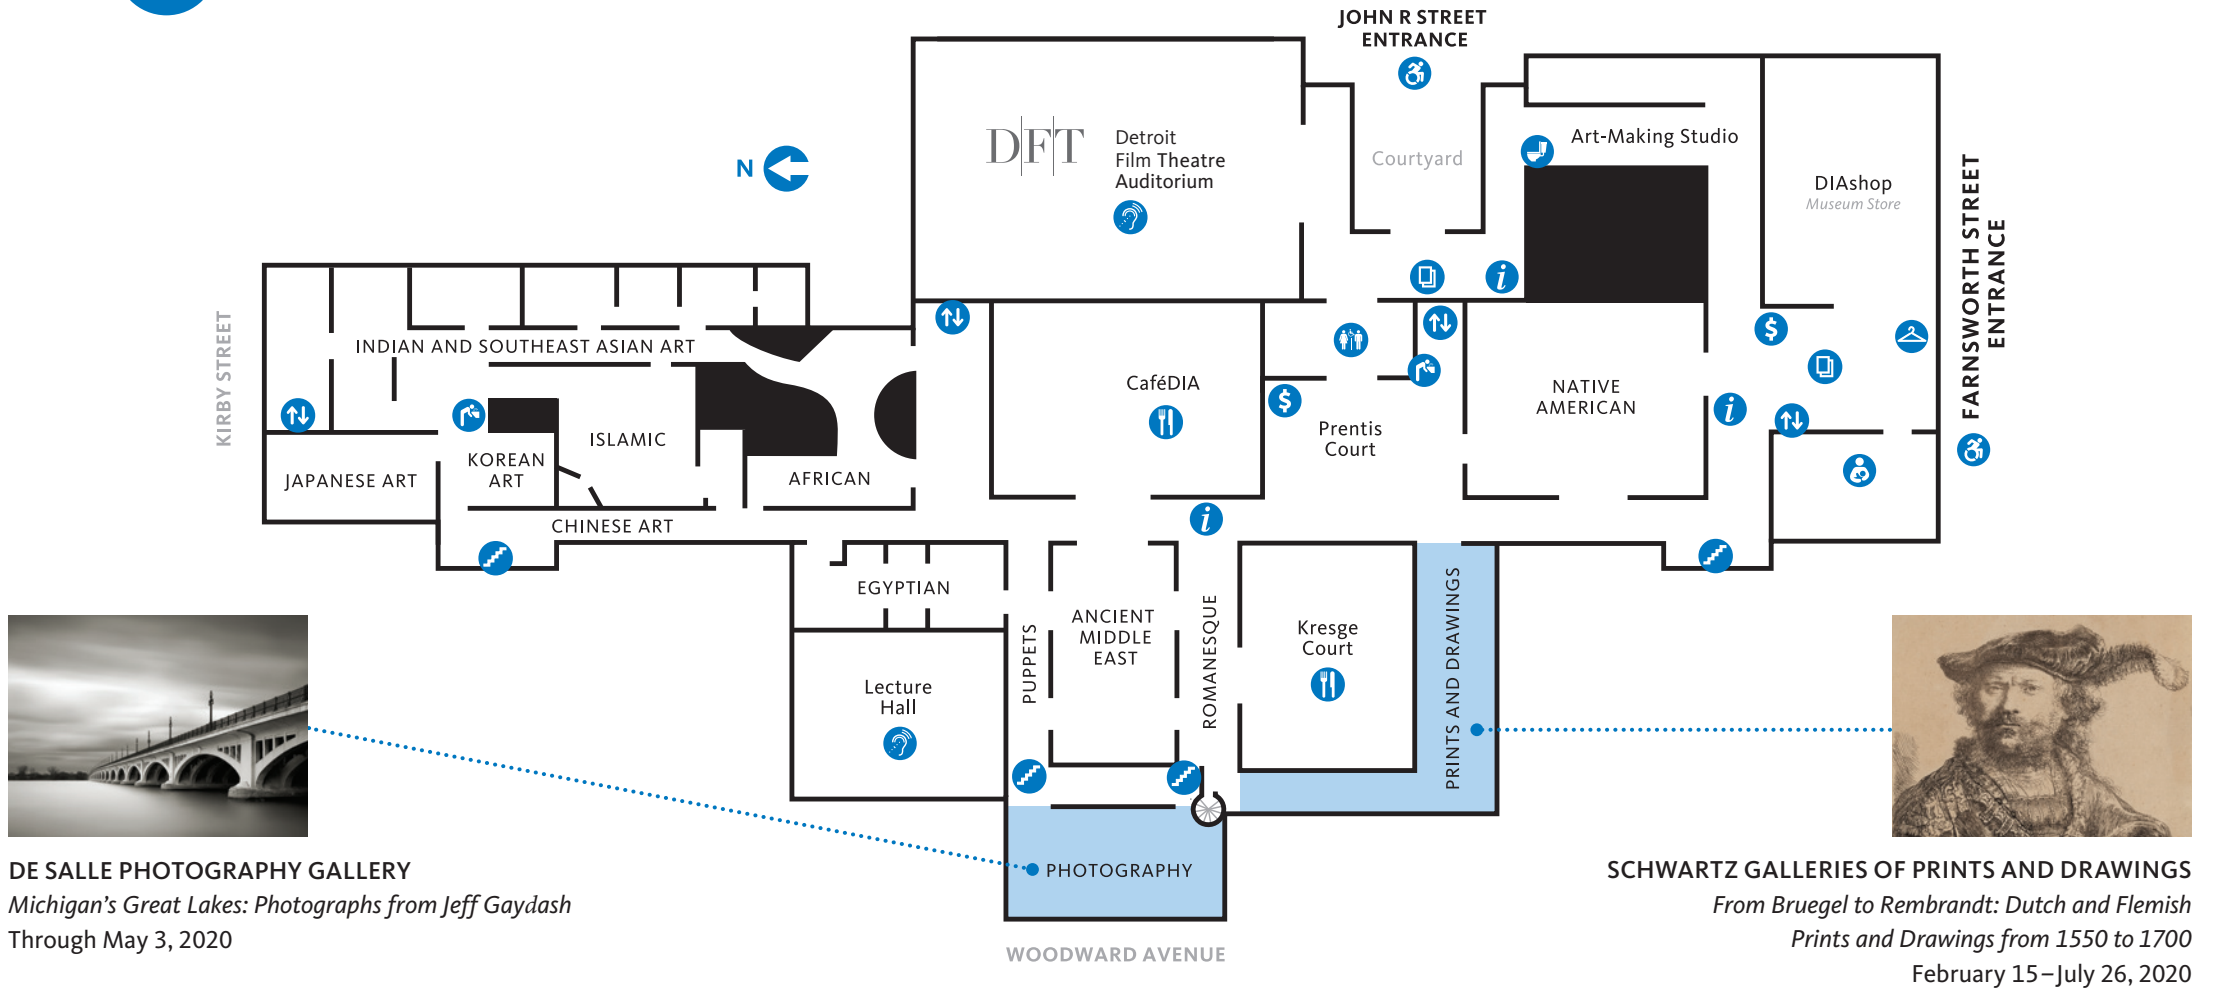

Level 1

JOHN R STREET PARKING LOT

Level 2

- Restrooms
- Single-Occupant Restroom
- Elevators
- Stairs
- Food
- Drinking Fountain
- Coat Check
- Information
- Assistive Listening
- ATM
- Mother's Room
- Wheelchair Accessible Entrance
- Tickets and Admission

Photography encouraged, but please no flash.

Please stay two giant steps away from the artwork to keep it safe. It is fragile and cannot be replaced.

Level 3